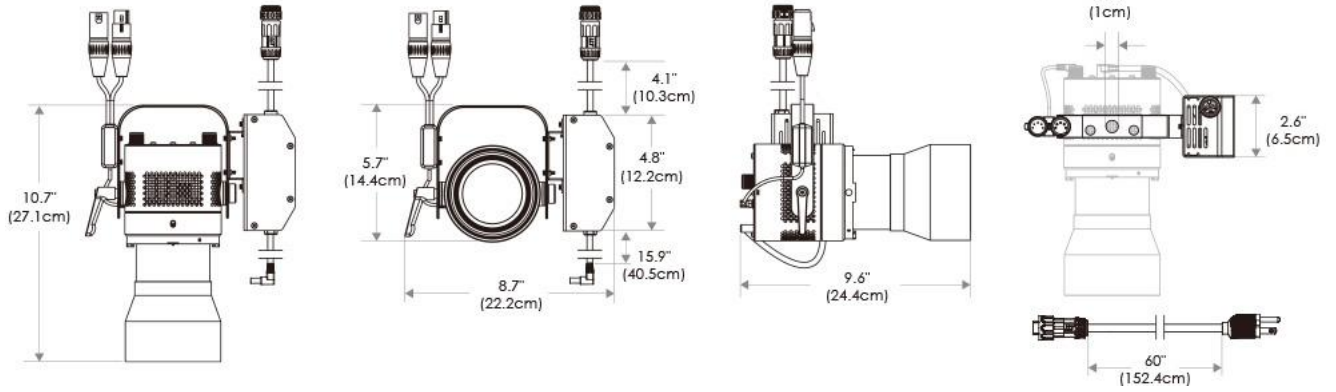

P3S Spot Light (Clamp)

90W LED/ 20°

- Cine-Grade Light Quality
- Point-Source LED
- DMX Controllable
- 90W Power Draw
- Compact (< 8" of Vertical Space)

ORDERING GUIDE

FLXP3S - - - **CLP** - **PSV** -

Mode

Plug/Connection

US	US 120V
EU	EU 220V

SPECIFICATIONS

Beam Angle	20°
CRI / TLCI	95/90 typical (in CCT Mode of 2800K-6500K)
Dimming	100% - 0% flicker free
AC Power Draw	90W max
AC Input	100 - 240V AC, 50 - 60Hz
Remote Control	DMX 512
Cooling	Fan Cooled
Acoustic Noise	19 dBA (Auto Mode)
Operating Temp.	32 - 104°F (0 - 40°C)
Weight (Fixture + Power Supply)	3.6lb / 1.7kg

MECHANICAL FIGURES

PHOTOMETRIC DATA

Distance		3' (~0.9 m)	10' (~3.0 m)	15' (~4.6 m)
@3200K	fc	1267	106	53
	lux	13638	1141	571
@5600K	fc	1309	110	55
	lux	14090	1185	593
Beam Diameter		Ø 1.0' (~0.3m)	Ø 3.5' (~1.1m)	Ø 5.3' (~1.6m)